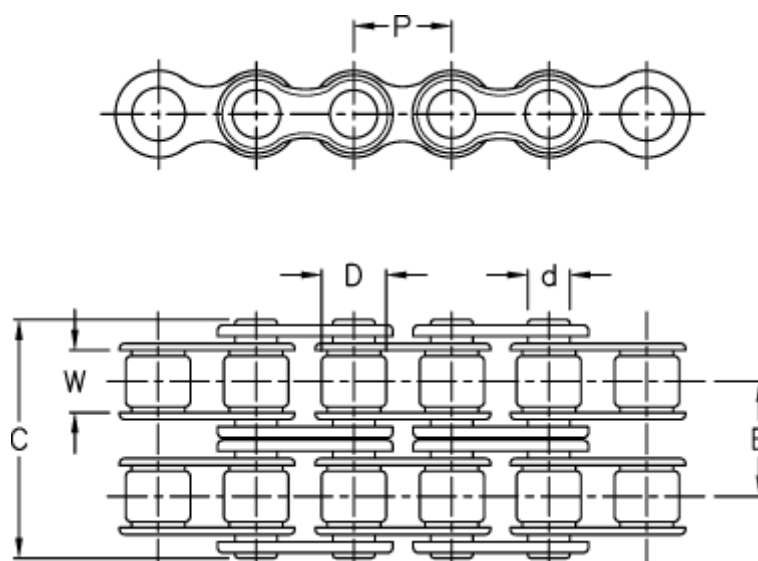

Data Sheet

Article number: 6100120100

Description: KLEEchain 1 1/2" duplex 24 B-2
5 meter in box (without connecting links)

Measures

| | | | |
|------------------|----------|-----|-------|
| Breaking power = | 319200N | W = | 25,40 |
| C | = 101,70 | | |
| Chain size | = 1 1/2" | | |
| d | = 14,63 | | |
| D | = 25,40 | | |
| Description | = 24 B-2 | | |
| E | = 48,36 | | |
| P | = 38,10 | | |